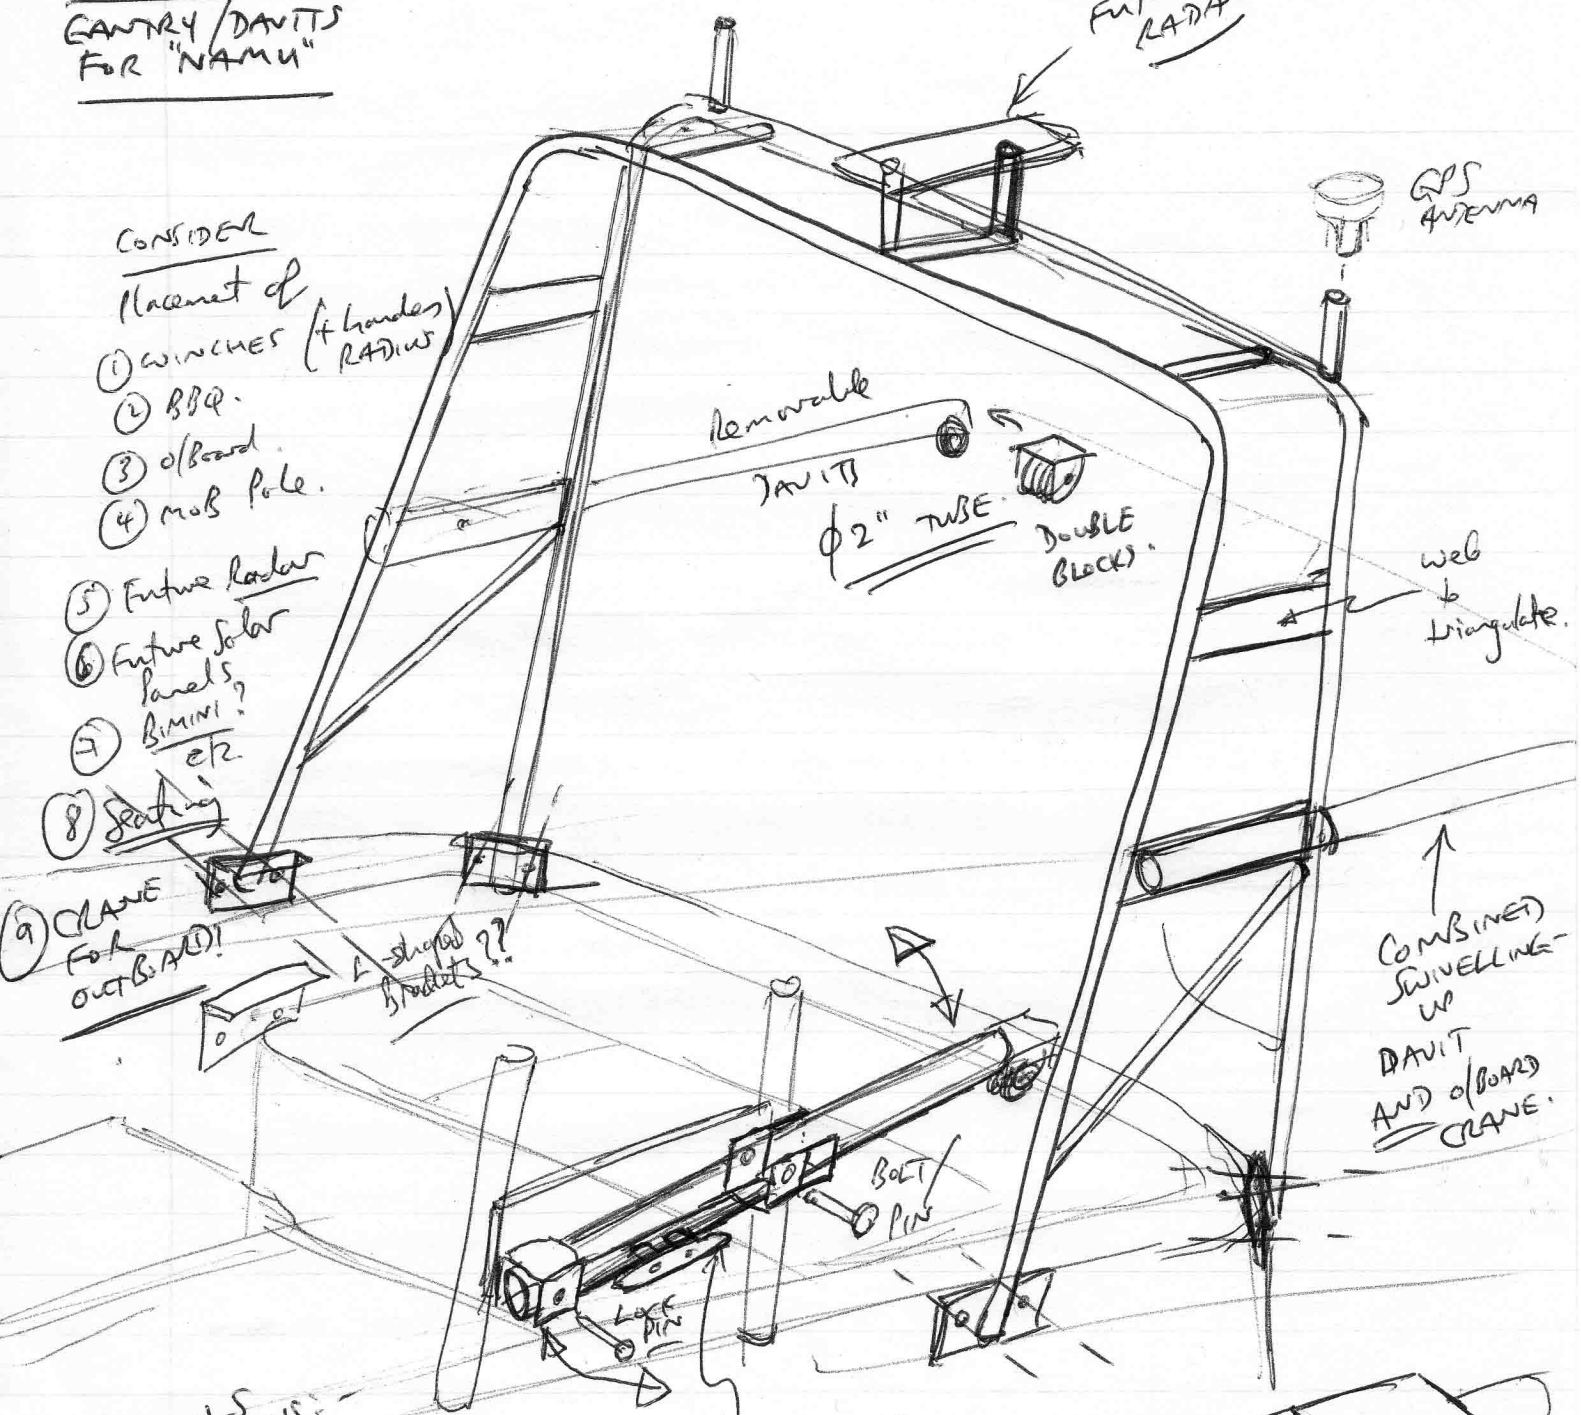

© 26 SEP 2009 MAA.

CANOPY/DAVITS FOR "NAMU"

SPARE VHF

FUTURE RADAR?

GPS ANTENNA

CONSIDER

Placement of

- ① WINCHES (+ handles)
- ② BBQ.
- ③ o/Board.
- ④ MOB Pole.
- ⑤ Future Radar
- ⑥ Future Solar Panels?
- ⑦ Bimini? etc.
- ⑧ Seating

⑨ CRANE FOR OUTBOARD!

MATERIALS OPTIONS:

Alu! 6063 good or 5052

St/Steel? 316 preferably

F/Glas/Carbon - fibre?
 (Plastic tube Base Structure Carbon fibre composite)

SWIVELLING DAVIT CLEAR FOR LINES.